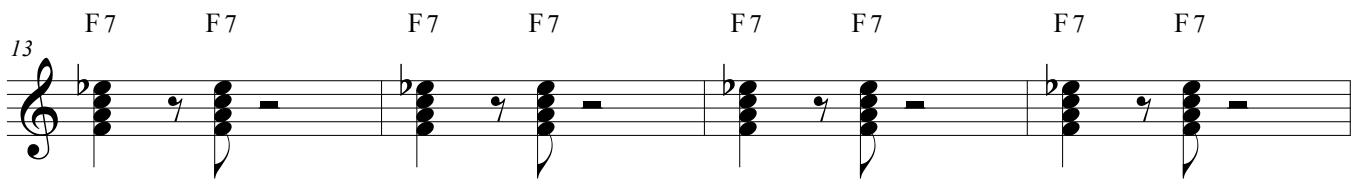

Dead Presidents

Little Walter

Electric Guitar

D.C. continue and vamp

BRIDGE

Standard 12 bar blues for solo's