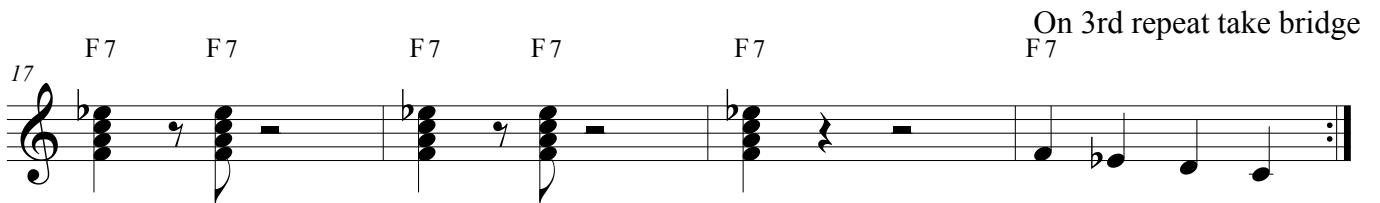

Dead Presidents

Little Walter

Electric Guitar

D.C. continue and vamp

BRIDGE

Standard 12 bar blues for solo's