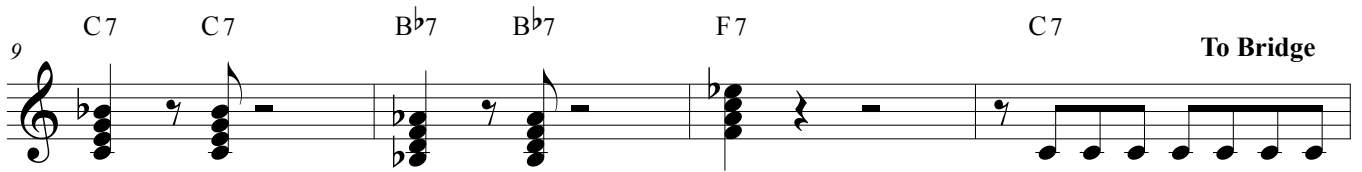

Dead Presidents

Little Walter

Electric Guitar

D.C. continue and vamp

BRIDGE

Standard 12 bar blues for solo's