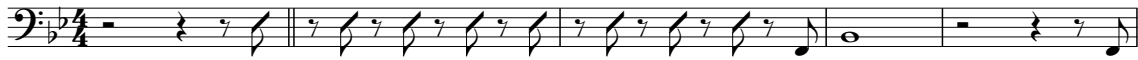

♩ = 95 bpm (ish)

She Caught the Katy

Donald 'Duck' Dunn
From Blues Brothers soundtrack

Guitar intro

6

10

14

18